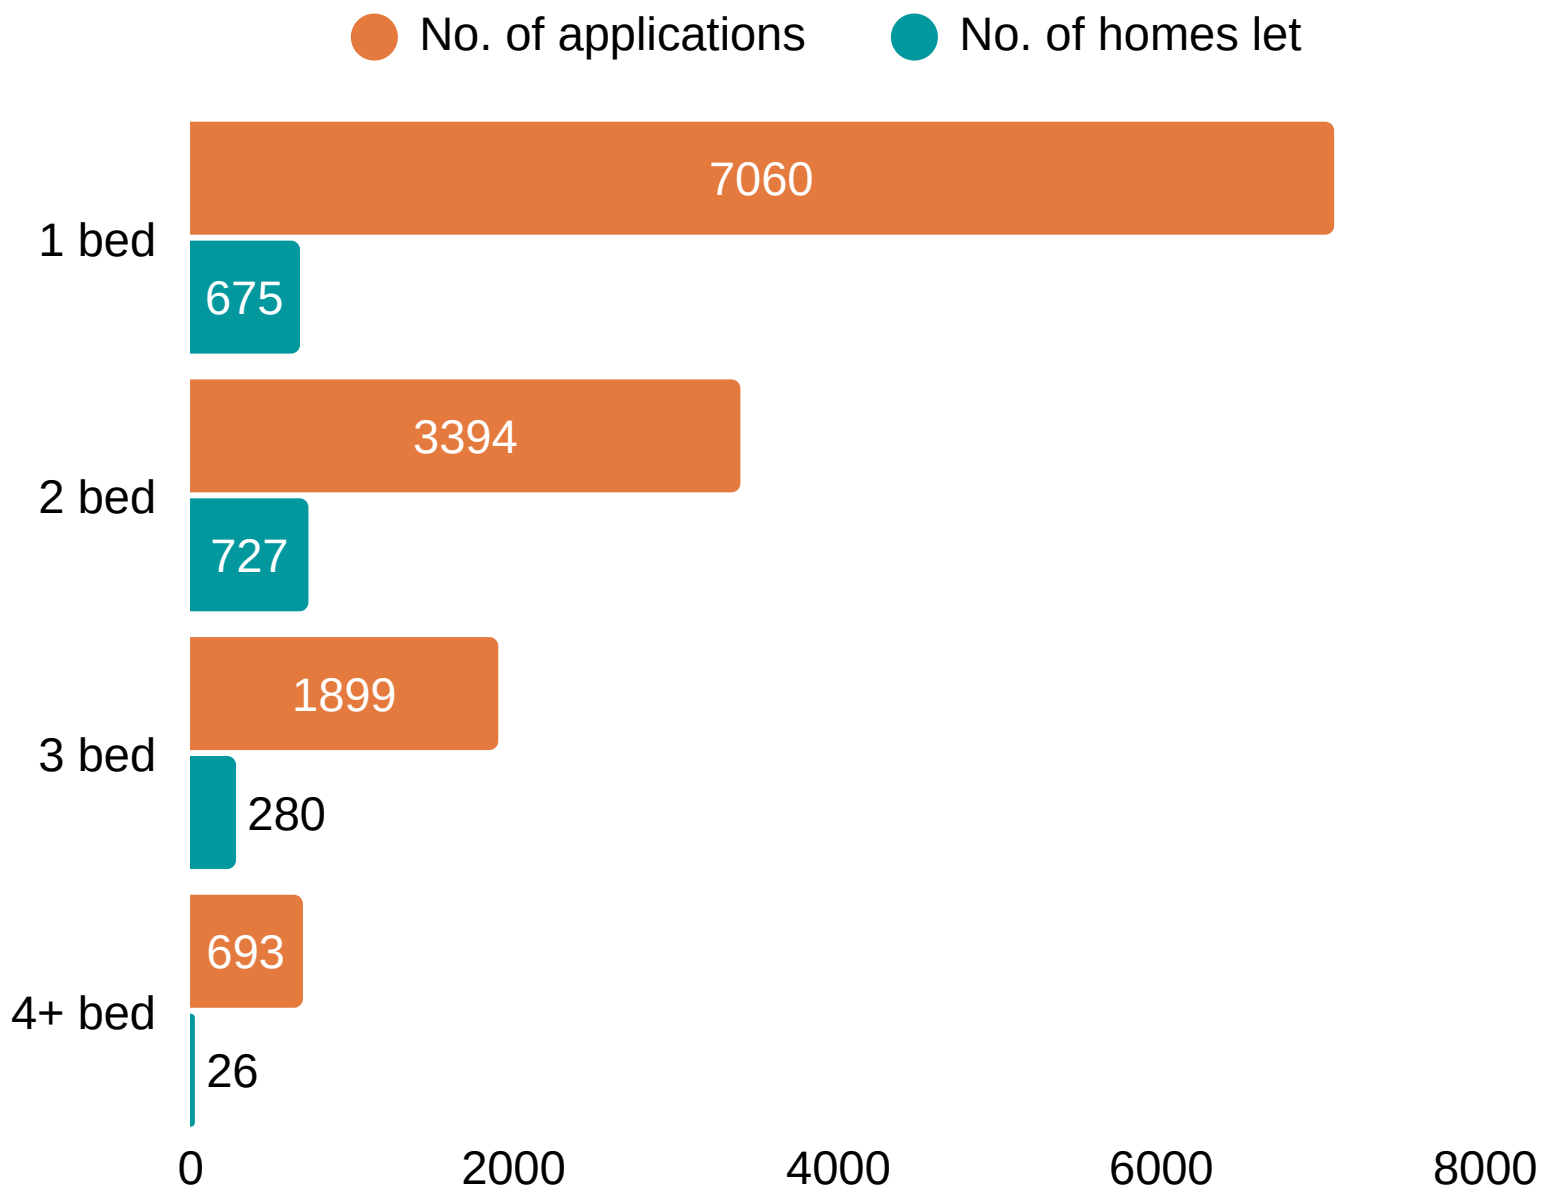

Homefinder Somerset

13255 HOUSEHOLDS ARE REGISTERED (APRIL 2026) IN SOMERSET

APPLICATIONS BY BAND & SIZE OF HOME NEEDED

● 1 bed ● 2 bed ● 3 bed ● 4+ bed

57%

of households need
a 1 bed home

61%

of households are
in Bronze Band

1333

The number of new or
updated applications
received by Somerset in
March 2026

1708 homes were let in Somerset from 1 April 25 to 31 March 26

NUMBER OF HOMES LET COMPARED TO NUMBER OF APPLICATIONS

DATA REFERS TO HOMES LET IN SOMERSET BETWEEN 1 APRIL 2025 AND 31 MARCH 2026

● 1 bed ● 2 bed ● 3 bed ● 4+ bed

DATA REFERS TO HOMES LET IN SOMERSET BETWEEN 1 APRIL 2025 AND 31 MARCH 2026

57%

were let to
households in Gold
Band

32%

were let to
households in
Silver Band

6%

were let to
households in
Bronze Band

Homes let in Somerset from 1 April 25 to 31 March 26 by Area

THE AREAS WITH THE MOST HOMES LET