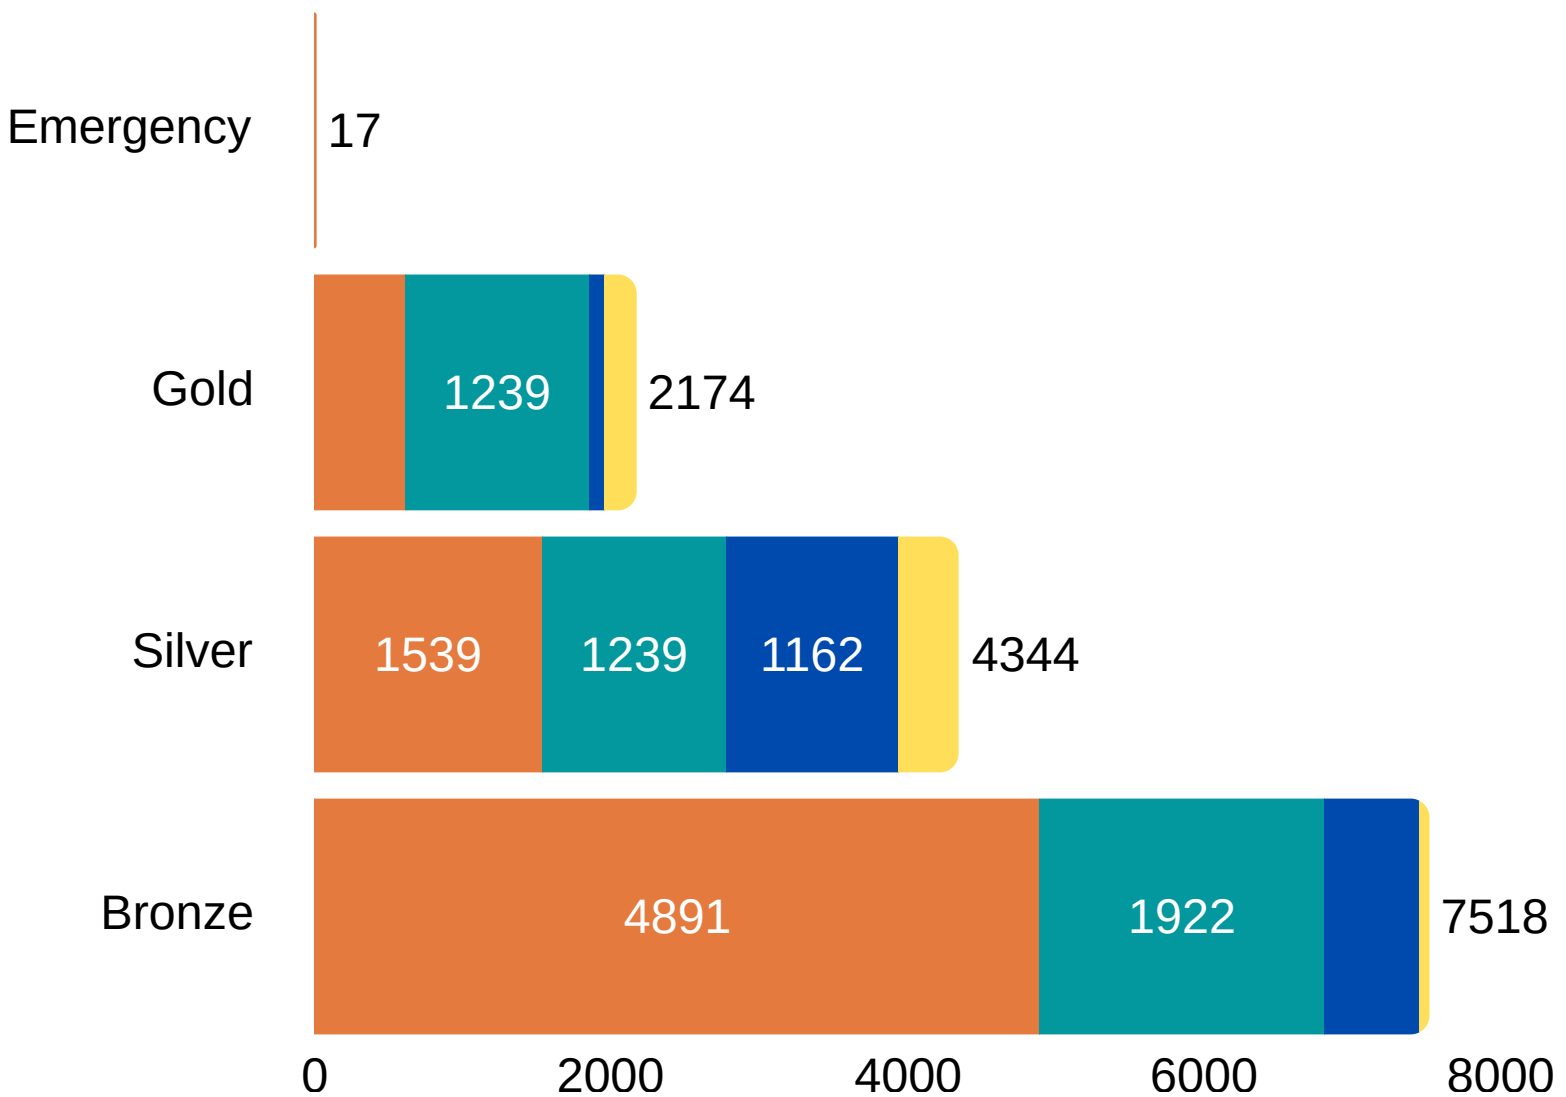

Homefinder Somerset

13255 HOUSEHOLDS ARE REGISTERED (APRIL 2026) IN SOMERSET

APPLICATIONS BY BAND & SIZE OF HOME NEEDED

● 1 bed ● 2 bed ● 3 bed ● 4+ bed

57%

of households need
a 1 bed home

61%

of households are
in Bronze Band

1333

The number of new or
updated applications
received by Somerset in
March 2026

1708 homes were let in Somerset from 1 April 25 to 31 March 26

NUMBER OF HOMES LET COMPARED TO NUMBER OF APPLICATIONS

DATA REFERS TO HOMES LET IN SOMERSET BETWEEN 1 APRIL 2025 AND 31 MARCH 2026

155

The average number of bids

1015

Homes had over 100 bids

799

The highest number of bids for a property

Homes let in Somerset from 1 October 25 to 31 December 25 by Band

HOMES LET BY BAND & SIZE OF HOME

● 1 bed ● 2 bed ● 3 bed ● 4+ bed

DATA REFERS TO HOMES LET IN SOMERSET BETWEEN 1 APRIL 2025 AND 31 MARCH 2026

57%

were let to
households in Gold
Band

32%

were let to
households in
Silver Band

6%

were let to
households in
Bronze Band