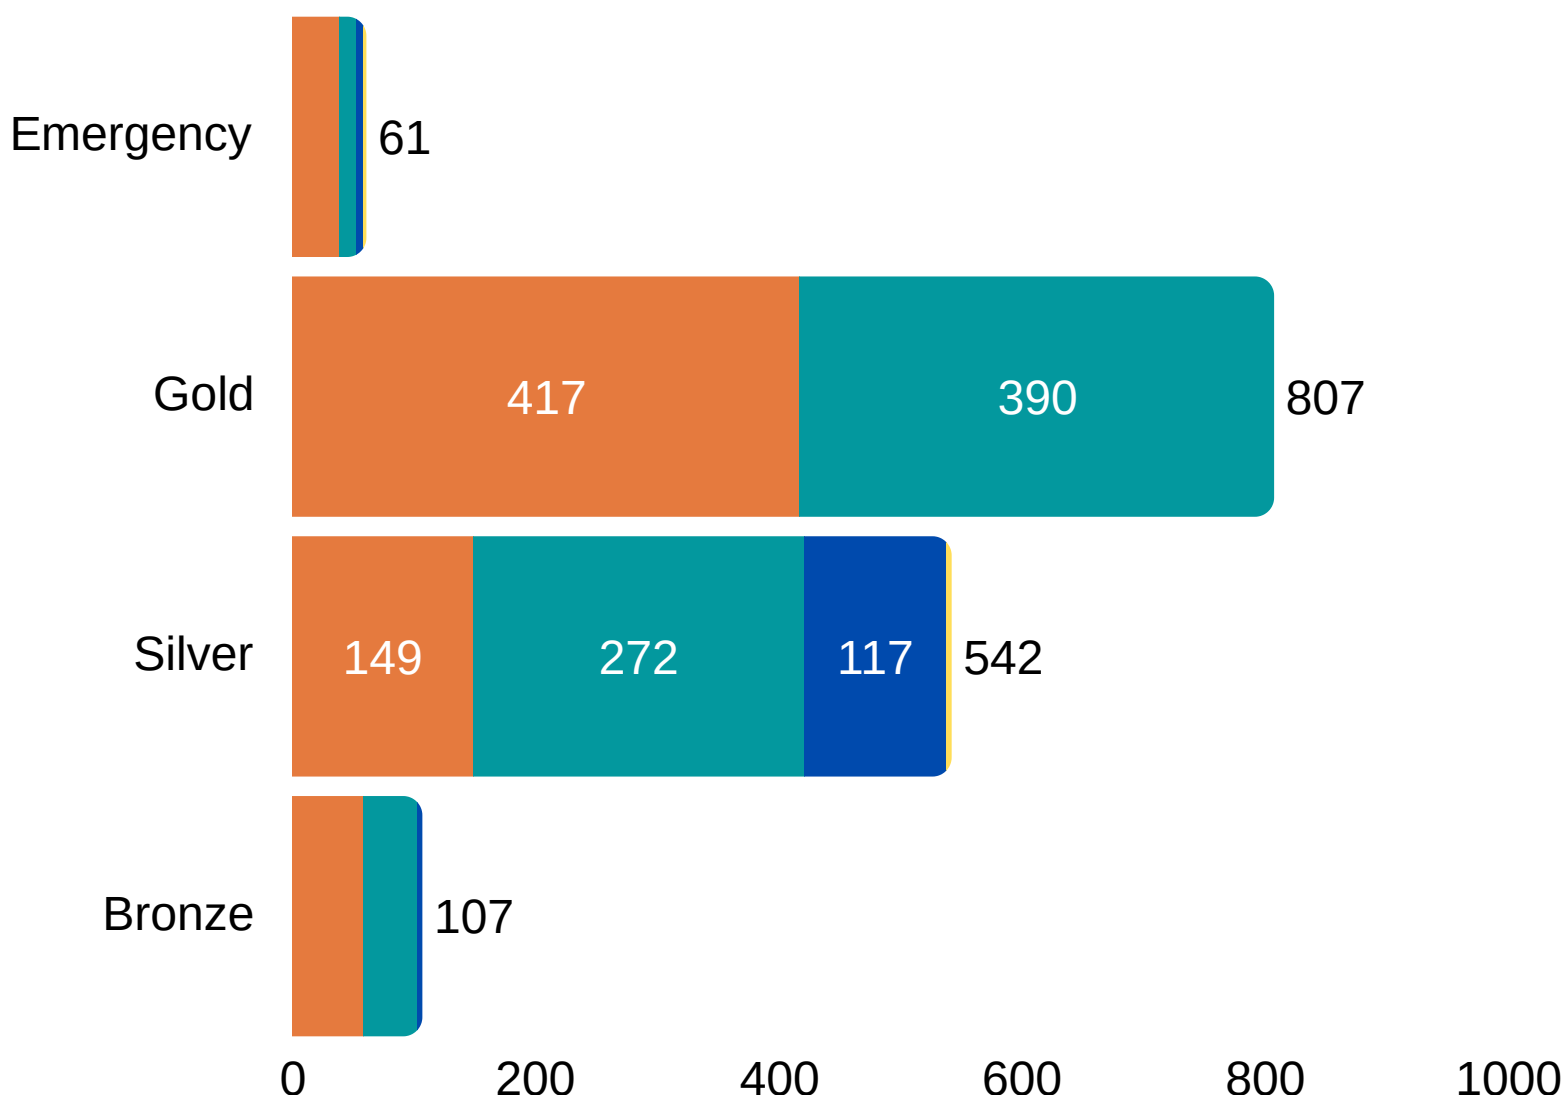

1333

The number of new or
updated applications
received by Somerset in
March 2026

1708 homes were let in Somerset from 1 April 25 to 31 March 26

NUMBER OF HOMES LET COMPARED TO NUMBER OF APPLICATIONS

DATA REFERS TO HOMES LET IN SOMERSET BETWEEN 1 APRIL 2025 AND 31 MARCH 2026

155

The average number of bids

1015

Homes had over 100 bids

799

The highest number of bids for a property

Homes let in Somerset from 1 October 25 to 31 December 25 by Band

HOMES LET BY BAND & SIZE OF HOME

● 1 bed ● 2 bed ● 3 bed ● 4+ bed

DATA REFERS TO HOMES LET IN SOMERSET BETWEEN 1 APRIL 2025 AND 31 MARCH 2026

57%

were let to
households in Gold
Band

32%

were let to
households in
Silver Band

6%

were let to
households in
Bronze Band